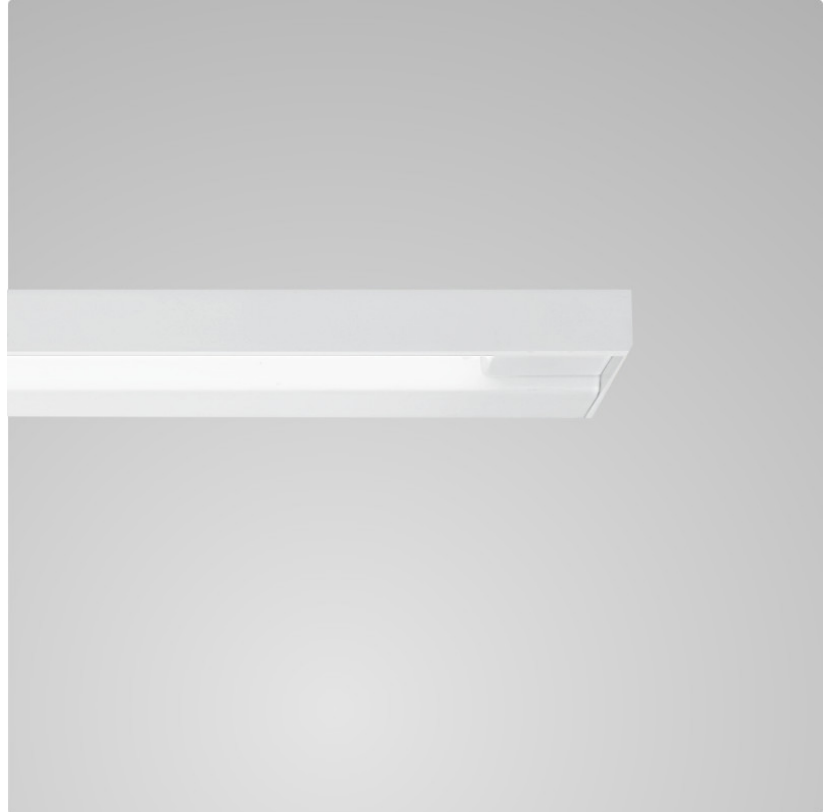

ZEROLED SURFACE

D83312

PROJECT _____

TYPE _____

NOTES _____

QUANTITY _____

DATE _____

GENERAL

Series: Zeroled
Brand: Panzeri
Division: Design
Mounting Type: Surface
Mounting Location: Wall
Subcategory: Flush Mount

PHYSICAL

Length (mm): 520
Length (in): 20 1/2
Width (mm): 30
Width (in): 1 3/16
Height (mm): 75
Height (in): 2 15/16
Extension (mm): 75
Extension (in): 2 15/16
Light Distribution: Direct
Weight (kg): 2.04
Weight (lbs): 4.5
Diffuser: Extruded poly-carbonate with opal finish
Fixture Material: Metal

ELECTRICAL

Input Wattage Range: 10 - 19 W
Lamp Type: LED
Input Wattage (W): 11
Total Output Wattage (W): 8.5
Driver Included: No
Driver Type: Integral LED driver, 24Vdc (Dimming and 277V options available with remote driver sold separately)
Input Voltage (V): 120
Constant Voltage (V): 24

LED

Color Temperature (°K): 3000
Max. Delivered Lumen (lm): 700
CRI: >80 CRI
Efficiency (%): 65.1

OPTICAL

Reflector: Specular aluminum

RATINGS AND CERTIFICATIONS

Certified By: CSA Certified to UL and CSA Standards
IP rating: IP20