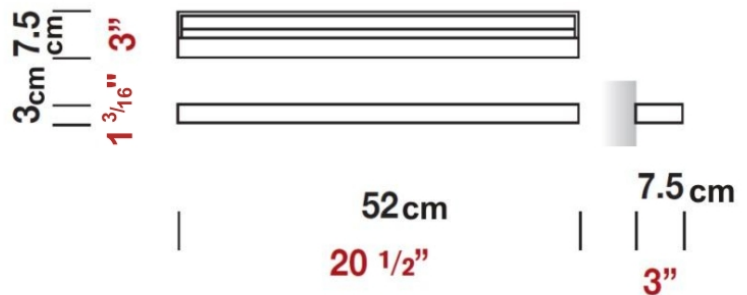

ZEROLED SURFACE

D83312

PROJECT _____

TYPE _____

NOTES _____

QUANTITY _____

DATE _____

GENERAL

Series: Zeroled
Brand: Panzeri
Division: Design
Mounting Type: Surface
Mounting Location: Wall
Subcategory: Flush Mount

PHYSICAL

Length (mm): 520
Length (in): 20 1/2
Width (mm): 30
Width (in): 1 3/16
Height (mm): 75
Height (in): 2 15/16
Extension (mm): 75
Extension (in): 2 15/16
Light Distribution: Direct
Weight (kg): 2.04
Weight (lbs): 4.5
Diffuser: Extruded poly-carbonate with opal finish
Fixture Material: Metal

ELECTRICAL

Input Wattage Range: 10 - 19 W
Lamp Type: LED
Input Wattage (W): 11
Total Output Wattage (W): 8.5
Driver Included: No
Driver Type: Integral LED driver, 24Vdc (Dimming and 277V options available with remote driver sold separately)
Input Voltage (V): 120
Constant Voltage (V): 24

LED

Color Temperature (°K): 3000
Max. Delivered Lumen (lm): 700
CRI: >80 CRI
Efficiency (%): 65.1

OPTICAL

Reflector: Specular aluminum

RATINGS AND CERTIFICATIONS

Certified By: CSA Certified to UL and CSA Standards
IP rating: IP20