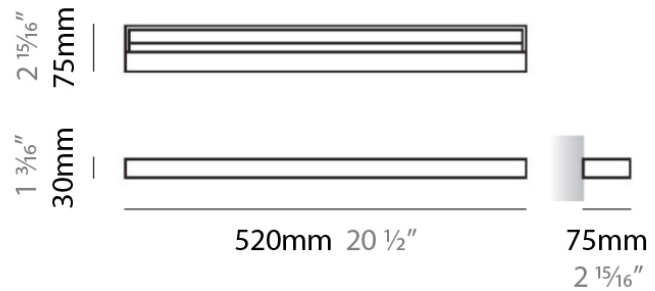

ZEROLED SURFACE

D83314

PROJECT
TYPE
NOTES
QUANTITY
DATE

GENERAL

Series: Zeroled
Brand: Panzeri
Division: Design
Mounting Type: Surface
Mounting Location: Wall
Subcategory: Ambient

PHYSICAL

Shape: Rectangle
Length (mm): 520
Length (in): 20 1/2
Width (mm): 30
Width (in): 1 3/16
Height (mm): 75
Height (in): 2 15/16
Extension (mm): 75
Extension (in): 2 15/16
Light Distribution: Direct
Diffuser: Extruded poly-carbonate with opal finish
Fixture Finish: Chrome
Holder Finish: Chrome
Fixture Material: Metal

ELECTRICAL

Input Wattage Range: 10 - 19 W
Lamp Type: LED
Input Wattage (W): 11
Total Output Wattage (W): 8.5
Dimming: 0-10V Dimming / Phase Dimming (120Vac Only)
Driver Included: Yes
Driver Location: Integrated
Driver Type: Constant Voltage - Universal
Driver Class: Class 2
Input Voltage (V): 120 - 277
Output Voltage (V): 24
Upon Request: (Not included: see components) Remote: 0-10Vdc dimming / Phase dimming @120Vac only / (Included) In

LED

Color Temperature (°K): 3000
Max. Delivered Lumen (lm): 700lm
Nominal Lumen (lm): 960lm
CRI: >80 CRI
Efficiency (%): 65.1%
Lamp Life (hrs): 50000

OPTICAL

RATINGS AND CERTIFICATIONS

Certified By: CSA Certified to UL and CSA Standards
IP rating: IP20