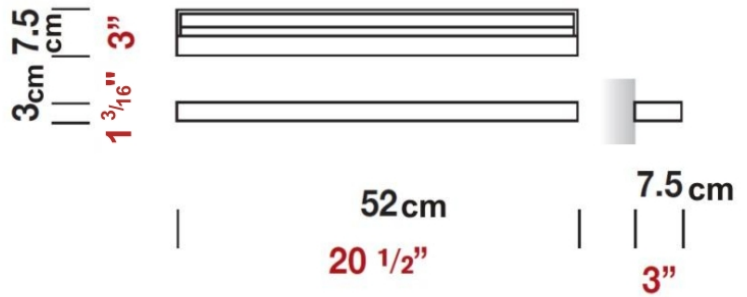

ZEROLED SURFACE

D83313

PROJECT	_____
TYPE	_____
NOTES	_____
QUANTITY	_____
DATE	_____

GENERAL

Series: Zeroled
Brand: Panzeri
Division: Design
Mounting Type: Surface
Mounting Location: Wall
Subcategory: Flush Mount

PHYSICAL

Length (mm): 520
Length (in): 20 1/2
Width (mm): 30
Width (in): 1 3/16
Height (mm): 75
Height (in): 2 15/16
Extension (mm): 75
Extension (in): 2 15/16
Light Distribution: Direct
Weight (kg): 2.04
Weight (lbs): 4.5
Diffuser: Extruded poly-carbonate with opal finish
Fixture Material: Metal

ELECTRICAL

Input Wattage Range: 10 - 19 W
Lamp Type: LED
Input Wattage (W): 11
Total Output Wattage (W): 8.5
Driver Included: No
Driver Type: Integral LED driver, 24Vdc (Dimming and 277V options available with remote driver sold separately)
Input Voltage (V): 120
Constant Voltage (V): 24

LED

Color Temperature (°K): 3000
Nominal Lumen (lm): 960
CRI: >80 CRI

OPTICAL

Reflector: Specular aluminum

RATINGS AND CERTIFICATIONS

Certified By: CSA Certified to UL and CSA Standards
IP rating: IP20